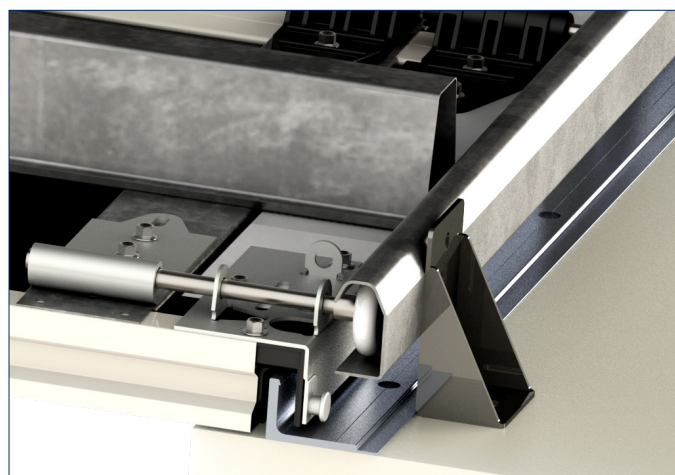

Available in a wide range of Colorbond® steel colours

Key Features of Your Storm•Safe™ Sectional Door

Panel-Loc™ Aluminium End Caps

Panel-Loc™ Aluminium End Caps are fitted to either end of every Storm•Safe™ door panel. With patented windlocking channel molded directly into each end cap, panels automatically lock in place around the Panel-Loc™ Uprights with no preparation required.

Panel-Loc™ Aluminium Uprights

Fixed securely at either end of the door opening, Panel-Loc™ Aluminium Uprights provide a solid anchor point for Panel-Loc™ end caps, delivering a lightweight interlocking safety system without the need for additional posts or fixings.