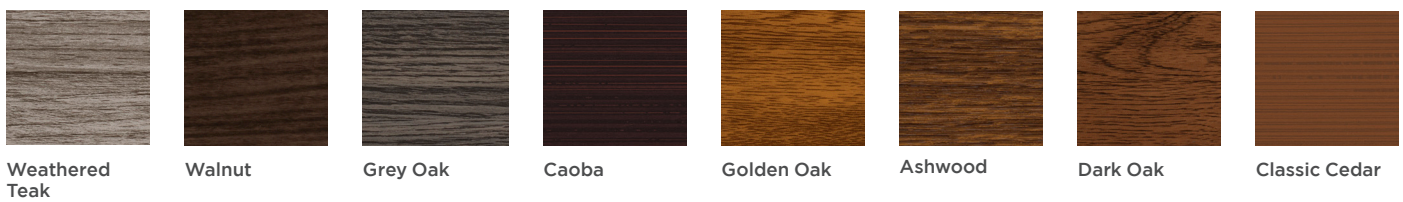

Native Colour Range