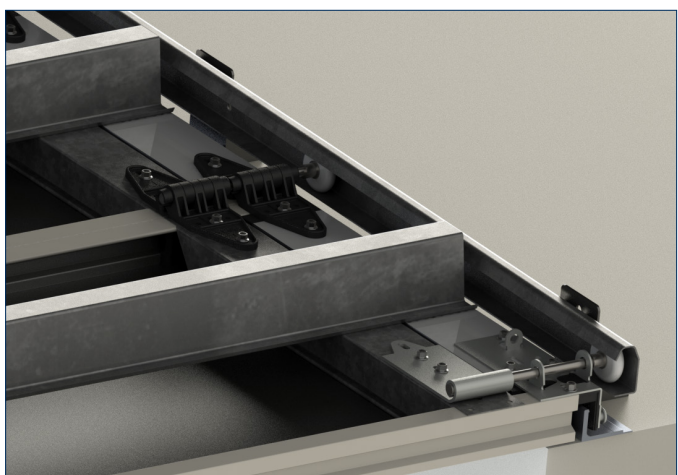

Available in a wide range of Colorbond® steel colours

Key Features of Your Storm•Safe™ Sectional Door

Panel-Loc™ Aluminium End Caps

Panel-Loc™ Aluminium End Caps are fitted to either end of every Storm•Safe™ door panel. With patented windlocking channel molded directly into each end cap, panels automatically lock in place around the Panel-Loc™ Uprights with no preparation required.

Panel-Loc™ Aluminium Uprights

Fixed securely at either end of the door opening, Panel-Loc™ Aluminium Uprights provide a solid anchor point for Panel-Loc™ end caps, delivering a lightweight interlocking safety system without the need for additional posts or fixings.