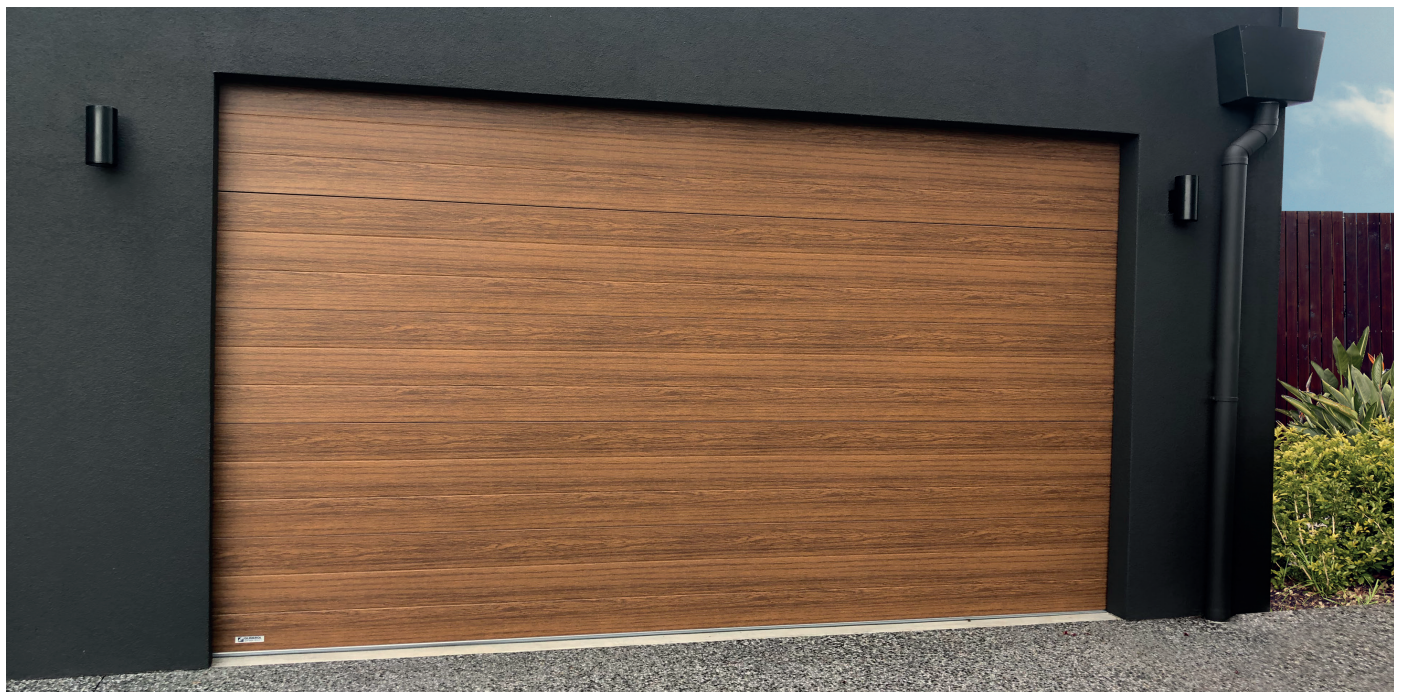

Motor & Remote Control Options

Genesis Sectional Door Openers

- Easy to use LED digital display
- Improved energy efficient unit with LED lighting
- Soft start/soft stop
- Electronic limits
- Safety auto reverse
- Belt drive for smooth, quiet operation

Madison

Clean, sharp lines and a smooth or textured finish to perfectly blend with rendered homes.

Tuscan

A timber planked style door. Horizontal "V" grooves create a sleek and contemporary look.

Why choose a **Gliderol Native Series Door?**