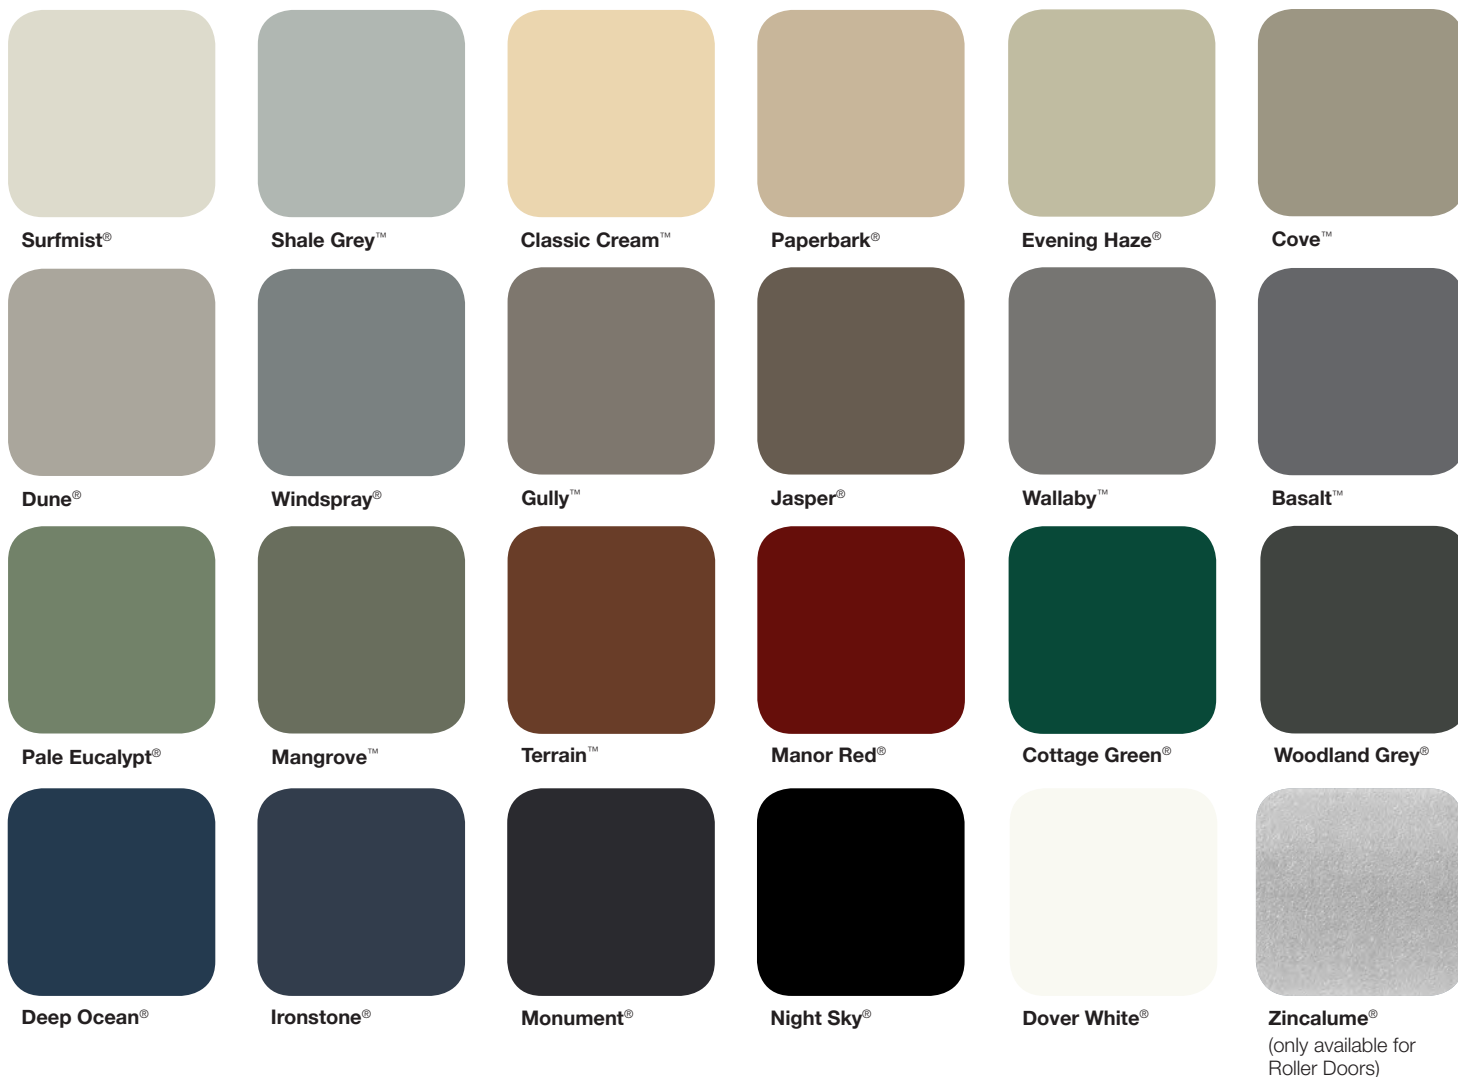

Essential Series Colour Chart

Essential Series Colour Chart

Colours to suit all Gliderol Roller Doors and Gliderol Standard Sectional Doors.

Colorbond®

The COLORBOND® steel colours shown here have been reproduced to represent actual product colours as accurately as possible. However, we recommend checking your chosen colour against an actual sample of the product before purchasing as varying light conditions and limitations of the printing process may affect colour tones. COLORBOND®, BlueScope and ® colour names are registered trade marks of BlueScope Steel Limited. ™ colour names are trade marks of BlueScope Steel Limited. COLORBOND®, BlueScope and ® colour names are registered trade marks and ™ colour names are trade marks of BlueScope Steel Limited.

Premium Native Series colours to suit Gliderol Sectional Doors only.

**Call your local Gliderol Office
on 1300 799 144**

www.gliderol.com.au