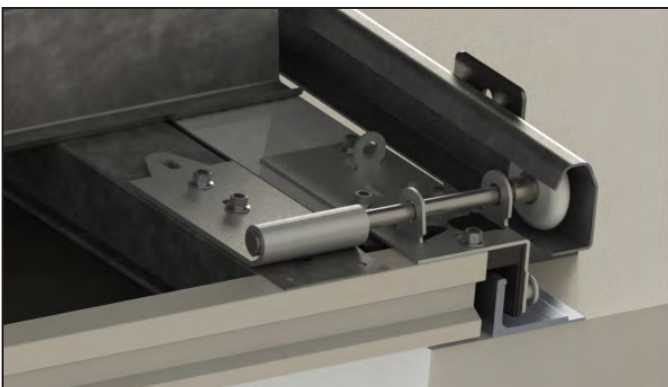

### **Panel-Loc™ Aluminium End Caps**

Panel-Loc™ Aluminium End Caps are fitted to either end of every Storm•Safe door panel. With patented windlocking channel moulded directly into each end cap, panels automatically lock in place around the Panel-Loc™ Uprights with no preparation required.