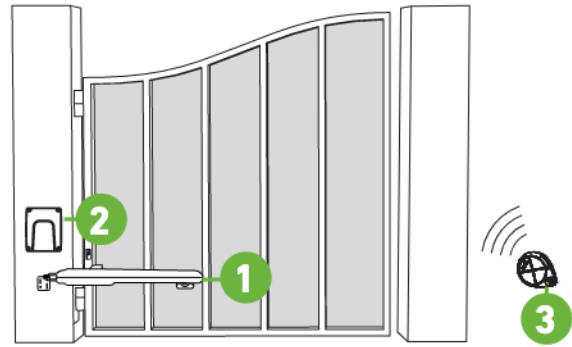

Swing L 300

LINEAR ACTUATOR MAINS VOLTAGE SINGLE KIT - MGLSK

SUITABLE FOR SINGLE SWING GATES UP TO 3 METRES

RESIDENTIAL SWING GATE OPENER

Start with smart. Compatible with myQ²

Additional purchase of The Outdoor Protector System and myQ Gateway is required

FOR SWING GATES

- Monitor and control your gate away from home through the myQ App.
- Peace of mind knowing if gate is open or closed anywhere and any time.
- Receive real time alerts and notifications so you know when the gate is opened or closed by loved ones.
- Pre-set times to automatically close your gate at any time.
- See history records of your gate open and close periods.
- Protect your loved ones and belongings with The Outdoor Protector System (Safety IR Beams).
- Compatible myQ App available for smart devices including Apple Watch.

APP AVAILABLE ON:

TYPICAL INSTALLATION - SINGLE SWING GATES

1. Gate Opener (MGLX)
2. Control Box (MGEB)
3. Remote Control (E970M)

Maximum Gate Width & Weights:

- 200kg for 3m gate
- 250kg for 2.5m gate
- 300kg for 2m gate.