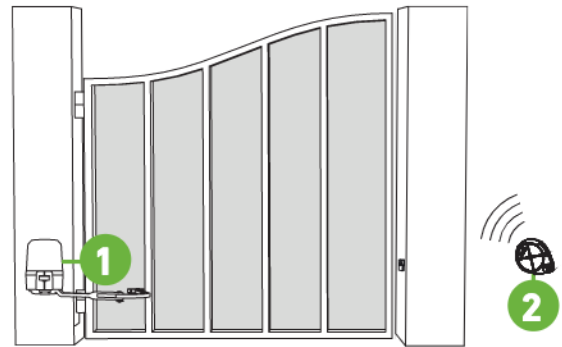

Swing A 200

ARTICULATED ARM MAINS VOLTAGE SINGLE KIT - MGASK

SUITABLE FOR SINGLE SWING GATES UP TO 2.5 METRES

RESIDENTIAL SWING GATE OPENER

Start with smart. Compatible with myQ²

Additional purchase of The Outdoor Protector System and myQ Gateway is required

FOR SWING GATES

- Monitor and control your gate away from home through the myQ App.
- Peace of mind knowing if gate is open or closed anywhere and any time.
- Receive real time alerts and notifications so you know when the gate is opened or closed by loved ones.
- Pre-set times to automatically close your gate at any time.
- See history records of your gate open and close periods.
- Protect your loved ones and belongings with The Outdoor Protector System (Safety IR Beams).
- Compatible myQ App available for smart devices including Apple Watch.

APP AVAILABLE ON:

TYPICAL INSTALLATION - SINGLE SWING GATES

1. Gate Opener (MGA)
2. Remote Control (E970M)

Maximum Gate Width & Weights:

- 200kg for 1.5m gate
- 150kg for 2m gate
- 100kg for 2.5m gate

SECURITY