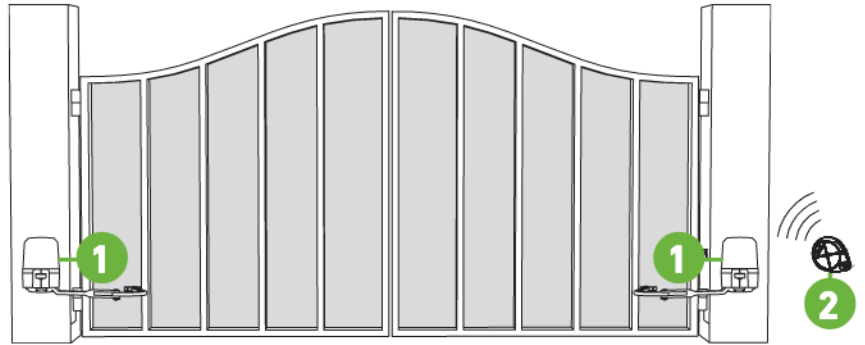

Swing A 200

ARTICULATED ARM MAINS VOLTAGE DUAL KIT - MGADK

SUITABLE FOR DOUBLE SWING GATES UP TO 5 METRES

RESIDENTIAL SWING GATE OPENER

Start with smart. Compatible with myQ²

Additional purchase of The Outdoor Protector System and myQ Gateway is required

FOR SWING GATES

- Monitor and control your gate away from home through the myQ App.
- Peace of mind knowing if gate is open or closed anywhere and any time.
- Receive real time alerts and notifications so you know when the gate is opened or closed by loved ones.
- Pre-set times to automatically close your gate at any time.
- See history records of your gate open and close periods.
- Protect your loved ones and belongings with The Outdoor Protector System (Safety IR Beams).
- Compatible myQ App available for smart devices including Apple Watch.

APP AVAILABLE ON:

TYPICAL INSTALLATION - DOUBLE SWING GATES

1. Gate Opener (may be Primary MGA or Secondary MGA-LVX unit)
2. Remote Control (E970M)

Maximum Gate Width & Weights:

- 200kg for 1.5m gate
- 150kg for 2m gate
- 100kg for 2.5m gate